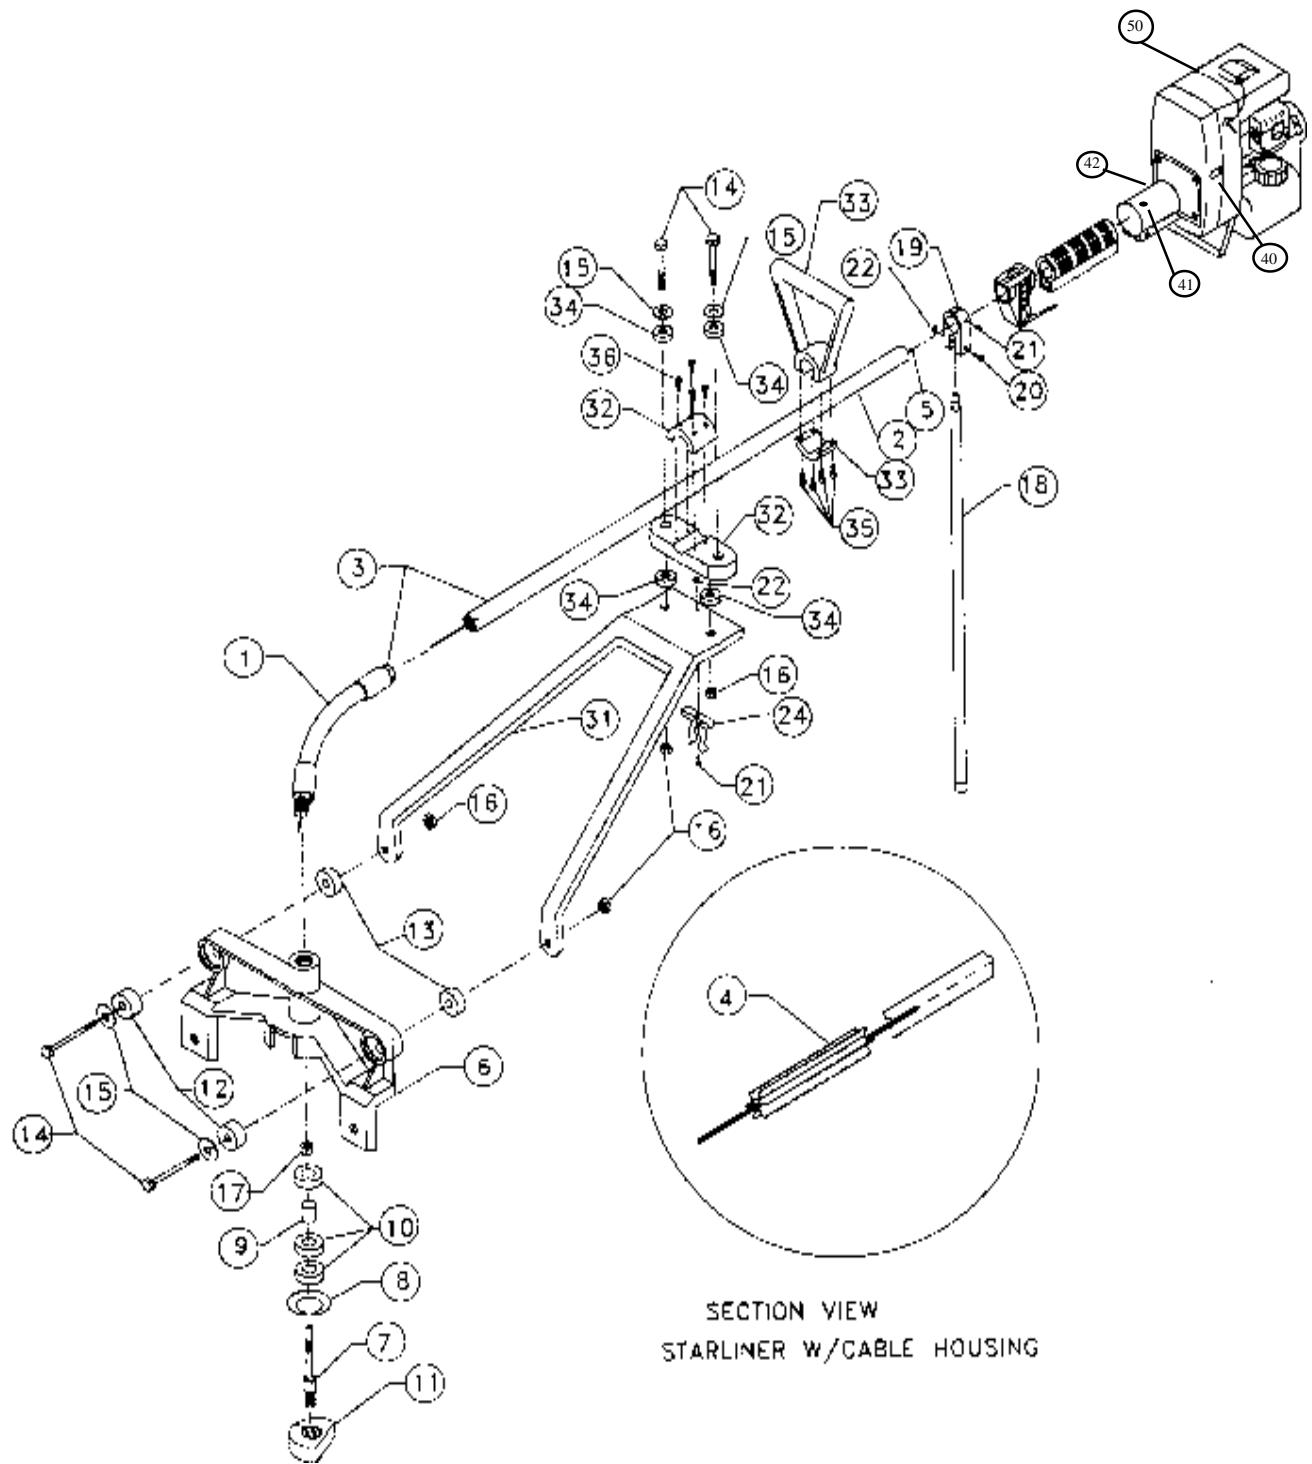

VIBRA STRIKE I PARTS LIST

Lindley Part	Description	Item #
EA900	Robin Two Stroke Engine	50
EA900H	Honda Four Stroke Engine With Clutch	
TL500	Flex Hose	1
TL505	Cable Housing	2
TL525	Cable Housing Complete For Robin	
	Includes.....	
TL515	Cable Housing W/Flex Hose	3
TL044	Starliner W/Set Screw	4
TL550	Robin Drive Cable	5
TL525H	Cable Housing Complete For Honda	
	Includes.....	
TL515	Cable Housing W/Flex Hose	3
TL044	Starliner W/Set Screw	4
TL550H	Honda Drive Cable	5
TL250	Cast Housing Complete	
	Includes.....	
TL200	Cast Housing W/Sleeve	6
TL299	Eccentric Weight Kit	7-11
TL030	3/4" Rubber Bushing (requires 2) Front	12
TL031	1" Rubber Bushing (requires 2) Back	13
TL001	3 1/2" x 7/16" Bolt (requires 2)	14
TL010	7/16" x 1 1/2" Flat Washer (requires 2)	15
TL040	7/16" Nut (requires 2)	16
TL042	9/16" Nut	17
TL299	Eccentric Weight Kit	
TL051	Shaft	7
TL050	Snap Ring	8
TL053	Spacer	9
TL052	Bearings, (requires 3), (1 top, 2 bottom)	10
TL300	Eccentric Weight	11
TL850	Kickstand Complete	
	Includes.....	
TL800	Kickstand	18
TL081	Kickstand Bracket	19
TL072	1 1/2" Screw	20
TL070	3/8" Set Screw	21
TL043	Nut (#10 Self Locking)	22
TL080	Kickstand Bracket Complete	
	Includes.....	
TL072	1 1/2" Screw	20
TL081	Kickstand Bracket	19
TL070	3/8" Set Screw	21
TL043	Nut (#10 Self Locking)	22
TL032	Frame Connector Bushings (requires 4)	34
	3/4" ID x 1 1/2" OD x 3/4" 75 Durometer)	
TL035	Frame Connector Bushing Set	14,15,16,34
	Includes:	
TL001	3 1/2 "x 7/16" Bolt (requires 2)	14
TL010	7/16"x 1 1/2" Flat Washer (requires 2)	15
TL032	3/4"ID x 1 1/2"OD x3/4" 75 Durometer (requires 4)	34
TL040	7/16" Nut (requires 2)	16
TL145	Magnesium Frame Connector	32,
	Includes.....	
TL046	5/16" Skt Hd Screw 1 1/4" Lg (requires 4)	36
TL061	Spring Clip Complete	
	Includes:	
TL060	Spring Clip) (Not Sold)	24
TL043	#10 Self Locking Nut	22
TL071	#10 Skt Hd 3/4" Screw	21
TL105	Magnesium Frame W/Spring Clip Less Connector	24,31
	Includes:	
TL110	Magnesium Frame	31
TL061	Spring Clip Complete	24,22,21
TL140	Magnesium Frame Less Lift Handle	
	Includes.....	
TL035	Frame Connector Bushings Set	14,15,16,34
TL105	Magnesium Frame W/Spring Clip	21,22,24,31
TL145	Magnesium Frame Connector)	32