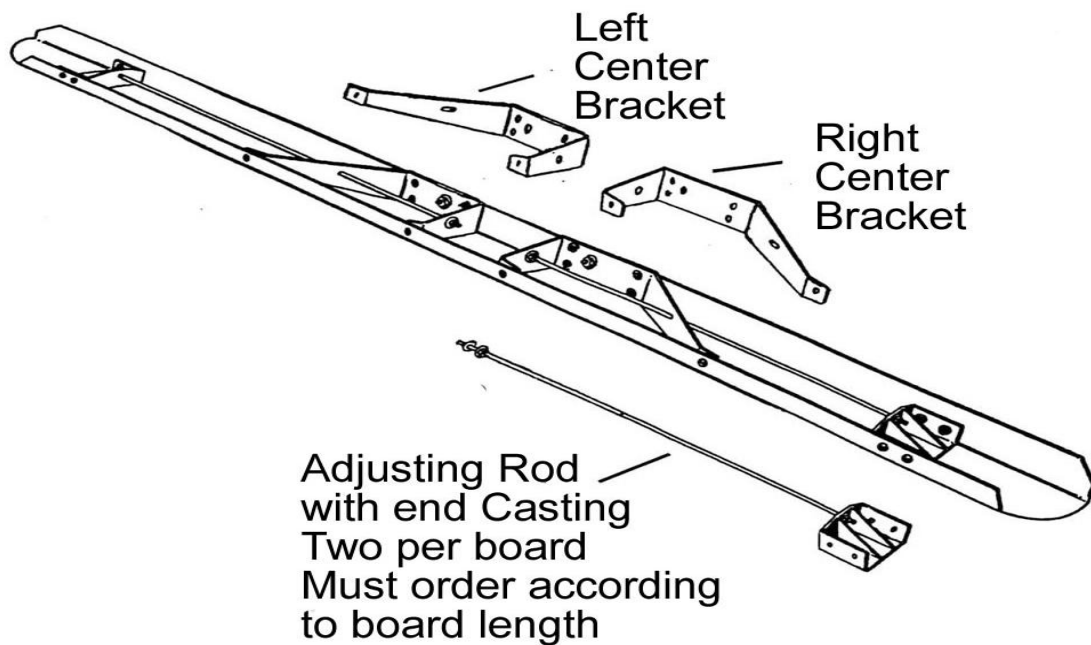

F1 Wet Screed Parts List

Part#	Description
FB250	Left Center Bracket
FB300	Right Center Bracket
FM3020	End Casting
FM3027	Flat Bolt
TL040	Nuts
FB3508	8' Adjusting Rod W/End Casting
FB3510	10' Adjusting Rod W/End Casting
FB3512	12' Adjusting Rod W/End Casting
FB3512	14' Adjusting Rod W/End Casting
FB3516	16' Adjusting Rod W/End Casting
FB3518	18' Adjusting Rod W/End Casting
FB3520	20' Adjusting Rod W/End Casting
FB408	8' Adjusting Rod Only
FB400	10' Adjusting Rod Only
FB412	12' Adjusting Rod Only
FB412	14' Adjusting Rod Only
FB408	16' Adjusting Rod Only
FB400&FB409	18' Adjusting Rod Only
FB409&FB412	20' Adjusting Rod Only