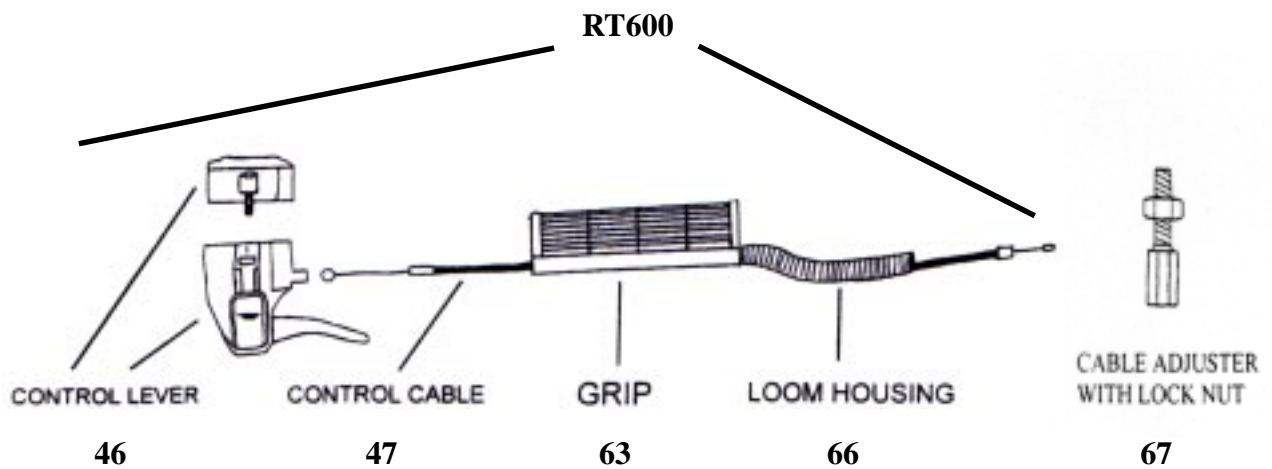

Gashebel- Einheit für Vibra Strike I & Rattler

FIG.	Lindley	Part Name	Reference
	RT600	Throttle Assy. Complete	
	RT603	Cable Adj. W/Lock Nut	67
	RT610	Control Lever	46
	RT620	Control Cable	47
	RT640	Loom Housing	66
	RT630	Grip	63